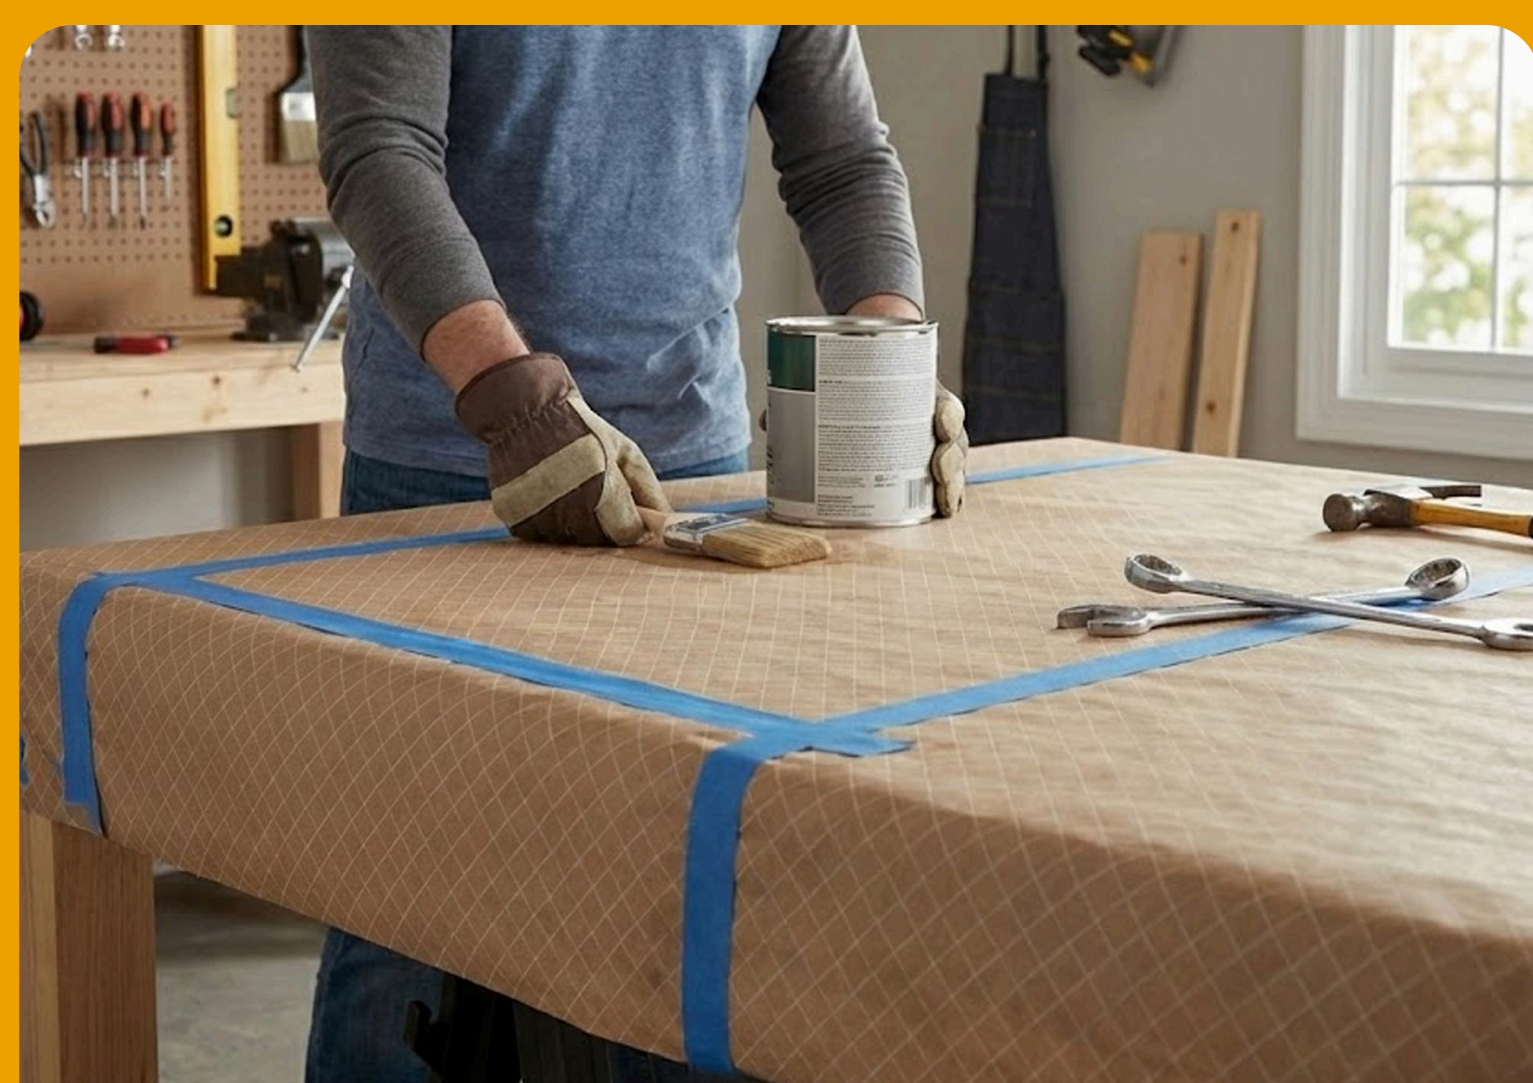

TECHNICAL DATA SHEET

REINFORCED KRAFT PAPER

SKU RKP - 36300

Tear resistant

Puncture resistant

Moisture barrier

Floor protection

Non-scratch surface

Heavy-duty paper

TRUSTED BY PROS, BUILT FOR RESULTS

gutstertools.com sales@gutstertools.com

Gutster

TECHNICAL DATA SHEET

REINFORCED KRAFT PAPER

SKU RKP - 36300 / UPC BARCODE 795847514536

PRODUCT OVERVIEW

- ➔ Reinforced Kraft Paper provides tear- and puncture-resistant floor protection for hard surfaces
- ➔ Features a poly-reinforced scrim exterior that creates a non-scratching surface safe for finished floors.
- ➔ Acts as a reliable moisture, grease, oil, and dirt barrier, helping protect surfaces during construction and renovation.
- ➔ Supplied in a 36" x 300' standard roll to reduce seams and provide efficient coverage in hallways and large areas.
- ➔ Available in multiple widths and basis weights, allowing customization to match project size and protection needs.